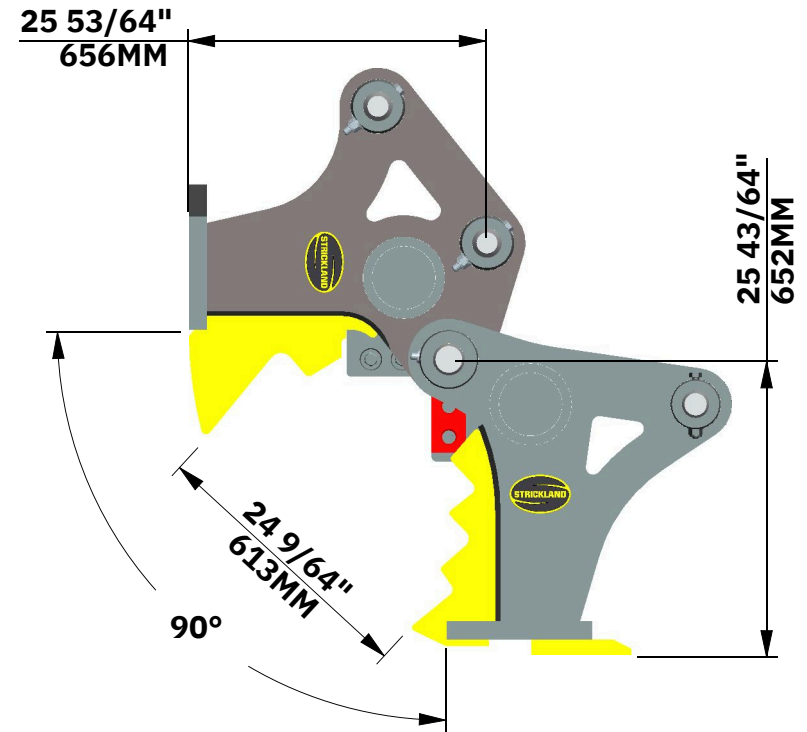

**RHINO
MACHINERY**

Where Heavy Equipment Is Bought and Sold

WEIGHT = 1821 LB

RHINO MACHINERY

5830 State Hwy 71, La Grange, Texas, 7894

Tel: 979-242-5881

Email: sales@rhinomachinery.com

WWW.RHINOMACHINERY.COM