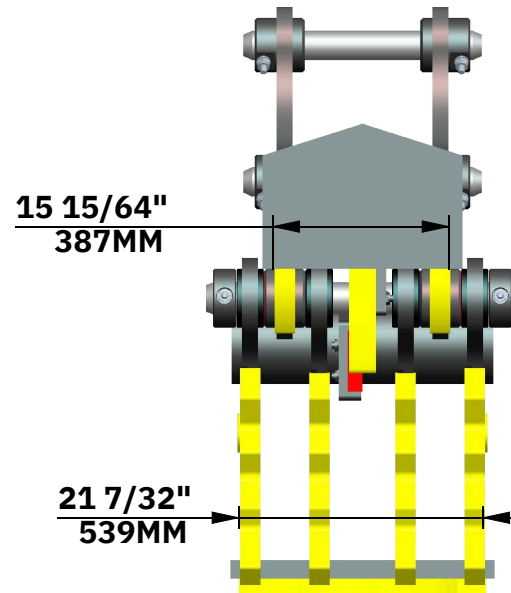

**RHINO
MACHINERY**

Where Heavy Equipment Is Bought and Sold

WEIGHT = 1821 LB

RHINO MACHINERY

5830 State Hwy 71, La Grange, Texas, 7894

Tel: 979-242-5881

Email: sales@rhinomachinery.com

WWW.RHINOMACHINERY.COM