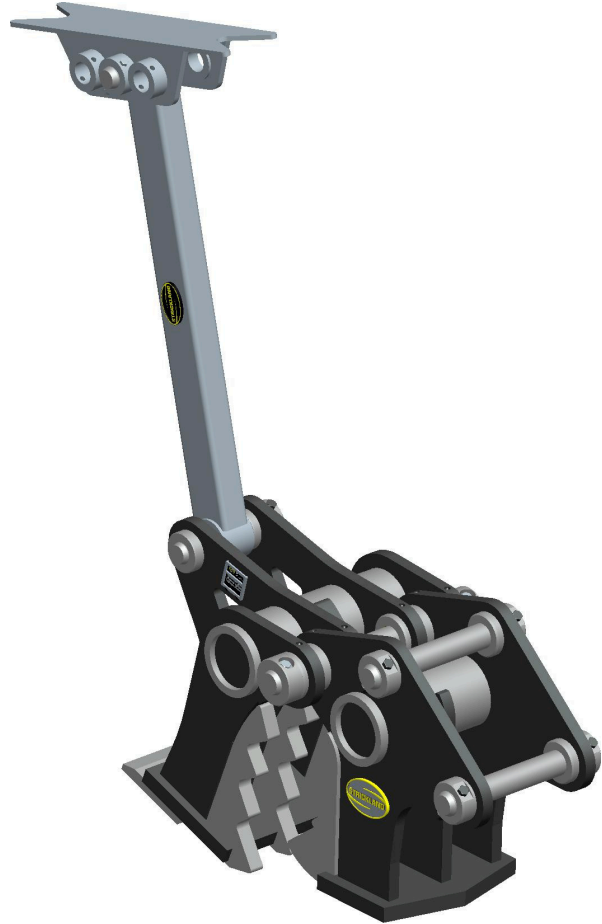

**RHINO
MACHINERY**

Where Heavy Equipment Is Bought and Sold

**REPLACEABLE
REBAR BLADES**

TOTAL WEIGHT : 3186 LB

RHINO MACHINERY

5830 State Hwy 71, La Grange, Texas, 7894

Tel: 979-242-5881

Email: sales@rhinomachinery.com

WWW.RHINOMACHINERY.COM

DESCRIPTION:

PRICE: \$24,360

CP40 HITCHABLE - REBAR

NOTE :
DESIGN MAY CHANGE DUE TO CONTINUOUS DEVELOPMENT OF PRODUCTS