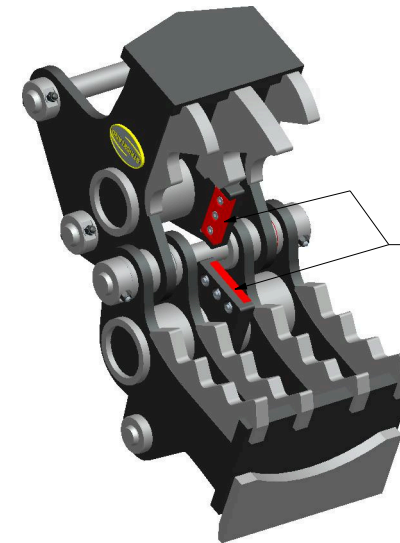

**RHINO
MACHINERY**

Where Heavy Equipment Is Bought and Sold

**REPLACEABLE
REBAR BLADES**

TOTAL WEIGHT : 3186 LB

RHINO MACHINERY

5830 State Hwy 71, La Grange, Texas, 7894

Tel: 979-242-5881

Email: sales@rhinomachinery.com

WWW.RHINOMACHINERY.COM

DESCRIPTION:

PRICE: \$24,360

CP40 HITCHABLE - REBAR

NOTE :
DESIGN MAY CHANGE DUE TO CONTINUOUS DEVELOPMENT OF PRODUCTS