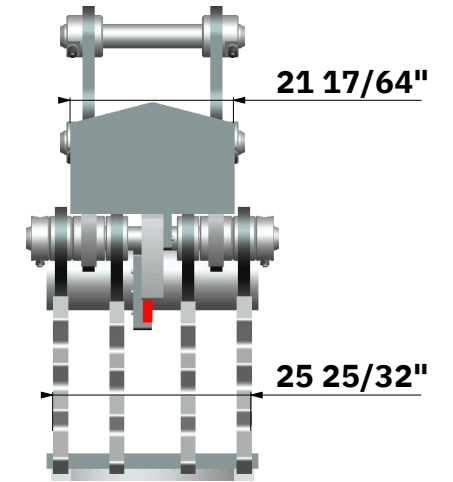

**RHINO
MACHINERY**

Where Heavy Equipment Is Bought and Sold

**REPLACEABLE
REBAR BLADES**

TOTAL WEIGHT : 3186 LB

RHINO MACHINERY

5830 State Hwy 71, La Grange, Texas, 7894

Tel: 979-242-5881

Email: sales@rhinomachinery.com

WWW.RHINOMACHINERY.COM

DESCRIPTION:

PRICE: \$24,360

CP40 HITCHABLE - REBAR

NOTE :
DESIGN MAY CHANGE DUE TO CONTINUOUS DEVELOPMENT OF PRODUCTS