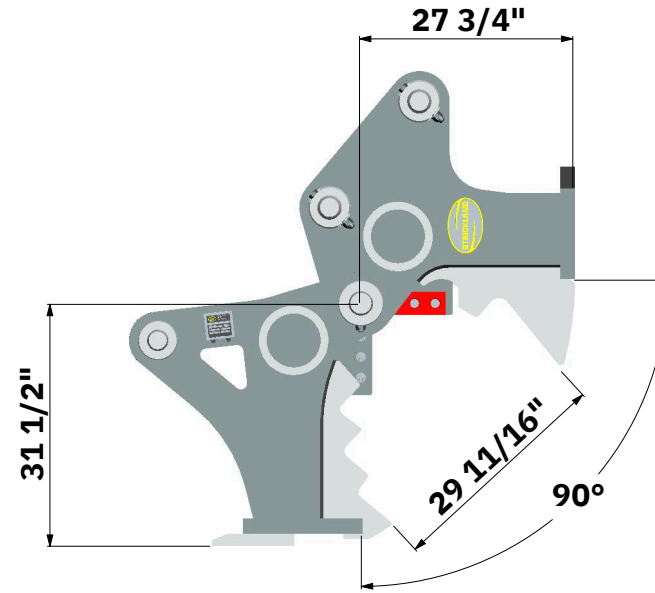

**RHINO
MACHINERY**

Where Heavy Equipment Is Bought and Sold

**REPLACEABLE
REBAR BLADES**

TOTAL WEIGHT : 3186 LB

RHINO MACHINERY

5830 State Hwy 71, La Grange, Texas, 7894

Tel: 979-242-5881

Email: sales@rhinomachinery.com

WWW.RHINOMACHINERY.COM