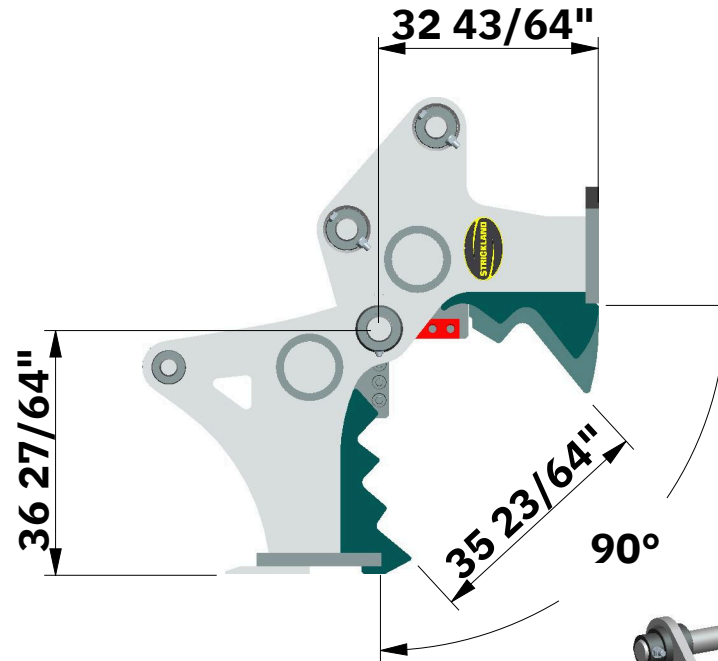

**RHINO
MACHINERY**

Where Heavy Equipment Is Bought and Sold

TOTAL WEIGHT : 4564 LB

RHINO MACHINERY

5830 State Hwy 71, La Grange, Texas, 7894

Tel: 979-242-5881

Email: sales@rhinomachinery.com

WWW.RHINOMACHINERY.COM

DESCRIPTION:

PRICE: \$32,480

30-40 TON CP60 HITCHABLE PULVERISER

NOTE :
DESIGN MAY CHANGE DUE TO CONTINUOUS DEVELOPMENT OF PRODUCTS