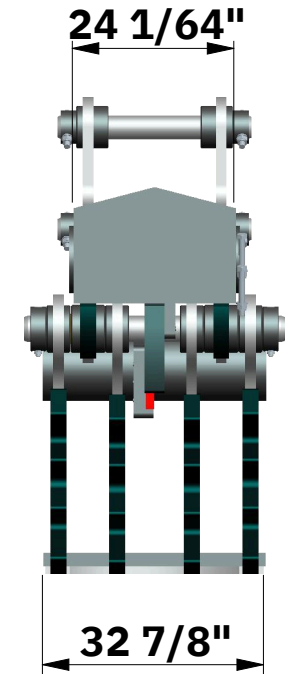

**RHINO
MACHINERY**

Where Heavy Equipment Is Bought and Sold

TOTAL WEIGHT : 4564 LB

RHINO MACHINERY

5830 State Hwy 71, La Grange, Texas, 7894

Tel: 979-242-5881

Email: sales@rhinomachinery.com

WWW.RHINOMACHINERY.COM

DESCRIPTION:

PRICE: \$32,480

30-40 TON CP60 HITCHABLE PULVERISER

NOTE :
DESIGN MAY CHANGE DUE TO CONTINUOUS DEVELOPMENT OF PRODUCTS