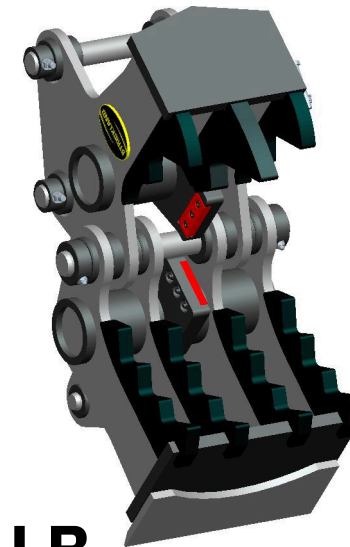

**RHINO
MACHINERY**

Where Heavy Equipment Is Bought and Sold

TOTAL WEIGHT : 4564 LB

RHINO MACHINERY

5830 State Hwy 71, La Grange, Texas, 7894

Tel: 979-242-5881

Email: sales@rhinomachinery.com

WWW.RHINOMACHINERY.COM

DESCRIPTION:

PRICE: \$32,480

30-40 TON CP60 HITCHABLE PULVERISER

NOTE :
DESIGN MAY CHANGE DUE TO CONTINUOUS DEVELOPMENT OF PRODUCTS