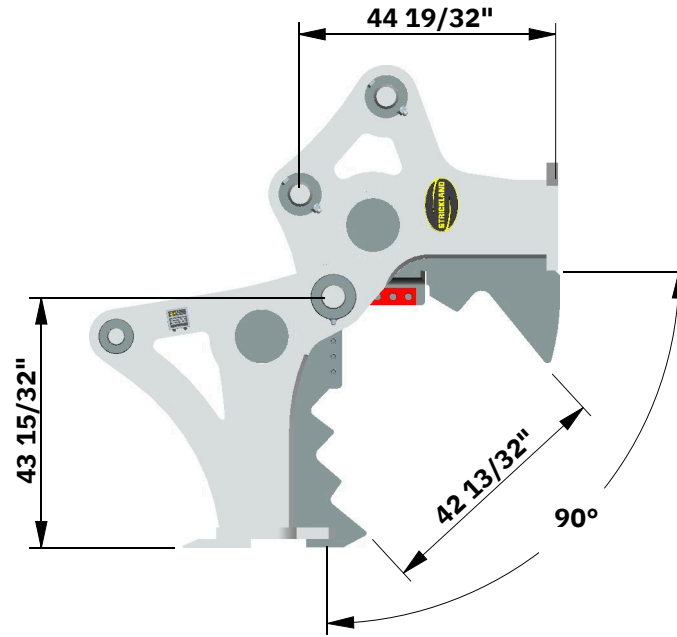

**RHINO  
MACHINERY**

Where Heavy Equipment Is Bought and Sold

**TOTAL WEIGHT = 6464 LB**

**RHINO MACHINERY**

5830 State Hwy 71, La Grange, Texas, 7894

Tel: 979-242-5881

Email: sales@rhinomachinery.com

[WWW.RHINOMACHINERY.COM](http://WWW.RHINOMACHINERY.COM)

**DESCRIPTION:**

**PRICE:\$40,236**

**40-50 TON PULVERISER - CP80 - HITCHABLE**

NOTE :  
DESIGN MAY CHANGE DUE TO CONTINUOUS DEVELOPMENT OF PRODUCTS