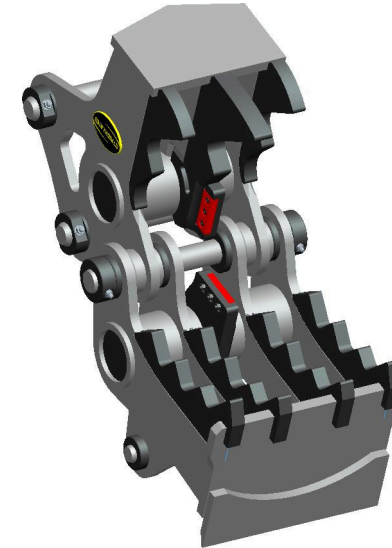

**RHINO  
MACHINERY**

Where Heavy Equipment Is Bought and Sold

**TOTAL WEIGHT = 6464 LB**

**RHINO MACHINERY**

5830 State Hwy 71, La Grange, Texas, 7894

Tel: 979-242-5881

Email: sales@rhinomachinery.com

[WWW.RHINOMACHINERY.COM](http://WWW.RHINOMACHINERY.COM)

**DESCRIPTION:**

**PRICE:\$40,236**

**40-50 TON PULVERISER - CP80 - HITCHABLE**

NOTE :  
DESIGN MAY CHANGE DUE TO CONTINUOUS DEVELOPMENT OF PRODUCTS