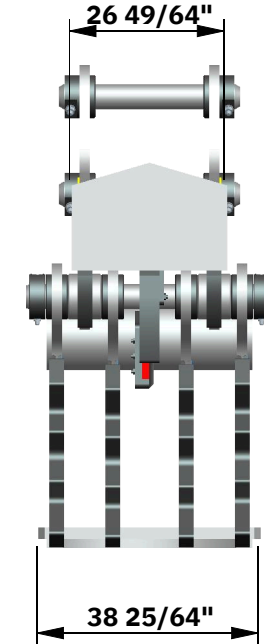

**RHINO  
MACHINERY**

Where Heavy Equipment Is Bought and Sold

**TOTAL WEIGHT = 6464 LB**

**RHINO MACHINERY**

5830 State Hwy 71, La Grange, Texas, 7894

Tel: 979-242-5881

Email: sales@rhinomachinery.com

[WWW.RHINOMACHINERY.COM](http://WWW.RHINOMACHINERY.COM)

**DESCRIPTION:**

**PRICE:\$40,236**

**40-50 TON PULVERISER - CP80 - HITCHABLE**

NOTE :  
DESIGN MAY CHANGE DUE TO CONTINUOUS DEVELOPMENT OF PRODUCTS