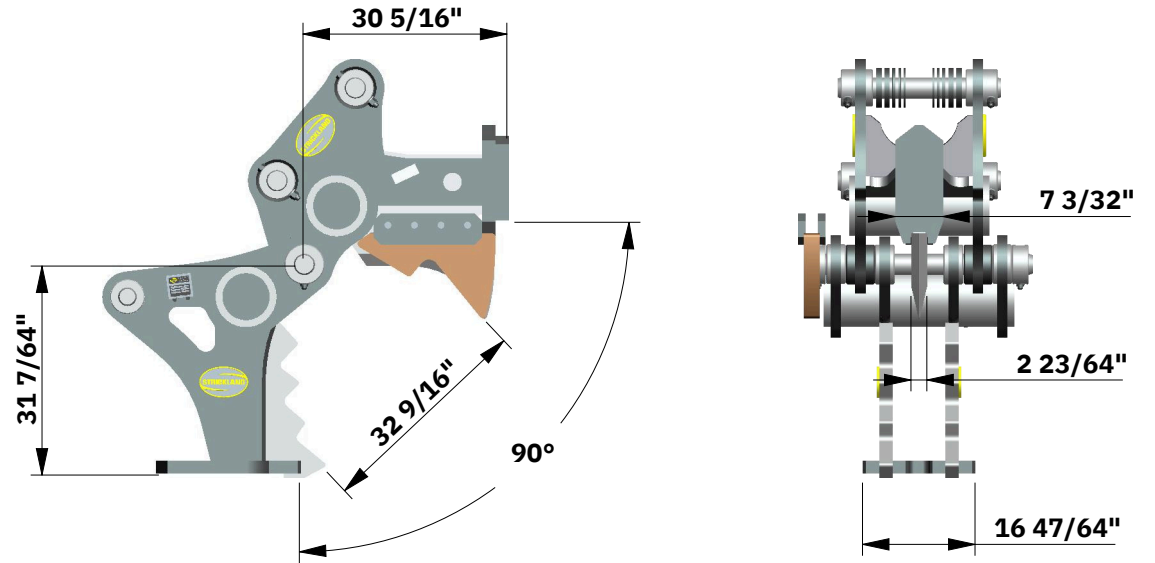

**RHINO
MACHINERY**

Where Heavy Equipment Is Bought and Sold