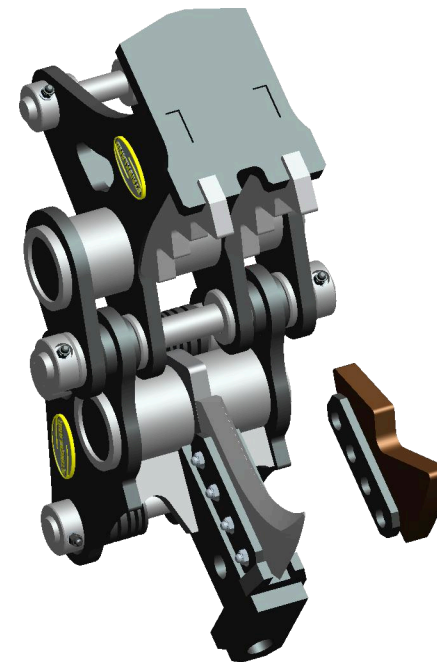

**RHINO  
MACHINERY**

Where Heavy Equipment Is Bought and Sold

**TOTAL WEIGHT : 2742 LB**

**RHINO MACHINERY**

5830 State Hwy 71, La Grange, Texas, 7894

Tel: 979-242-5881

Email: sales@rhinomachinery.com

[WWW.RHINOMACHINERY.COM](http://WWW.RHINOMACHINERY.COM)

**DESCRIPTION:**

**PRICE:\$24,360**

**CP40 HITCHABLE - CRACKER / SPLITTER**

**NOTE :**  
DESIGN MAY CHANGE DUE TO CONTINUOUS DEVELOPMENT OF PRODUCTS