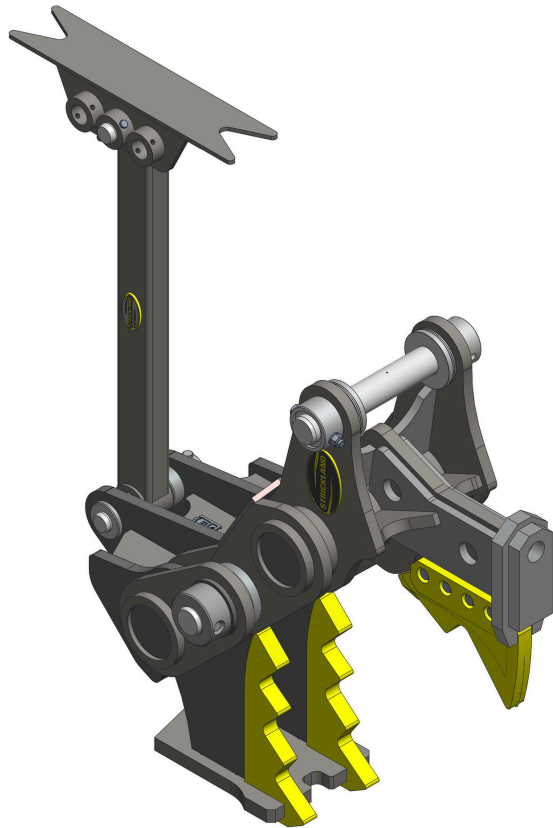

**RHINO
MACHINERY**

Where Heavy Equipment Is Bought and Sold

TOTAL WEIGHT = 4392 LB

RHINO MACHINERY

5830 State Hwy 71, La Grange, Texas, 7894
Tel: 979-242-5881
Email: sales@rhinomachinery.com

WWW.RHINOMACHINERY.COM

DESCRIPTION:

PRICE: \$32,480

CP60 DIRECT MOUNT - CRACKER SPLITTER

NOTE :
DESIGN MAY CHANGE DUE TO CONTINUOUS DEVELOPMENT OF PRODUCTS