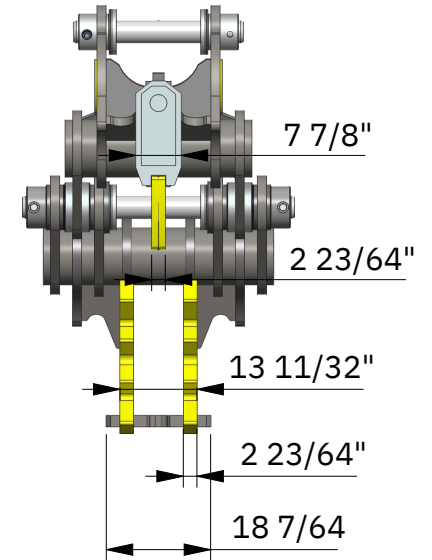

**RHINO
MACHINERY**

Where Heavy Equipment Is Bought and Sold

TOTAL WEIGHT = 4392 LB

RHINO MACHINERY

5830 State Hwy 71, La Grange, Texas, 7894
Tel: 979-242-5881
Email: sales@rhinomachinery.com

WWW.RHINOMACHINERY.COM

DESCRIPTION:

PRICE: \$32,480

CP60 DIRECT MOUNT - CRACKER SPLITTER

NOTE :
DESIGN MAY CHANGE DUE TO CONTINUOUS DEVELOPMENT OF PRODUCTS