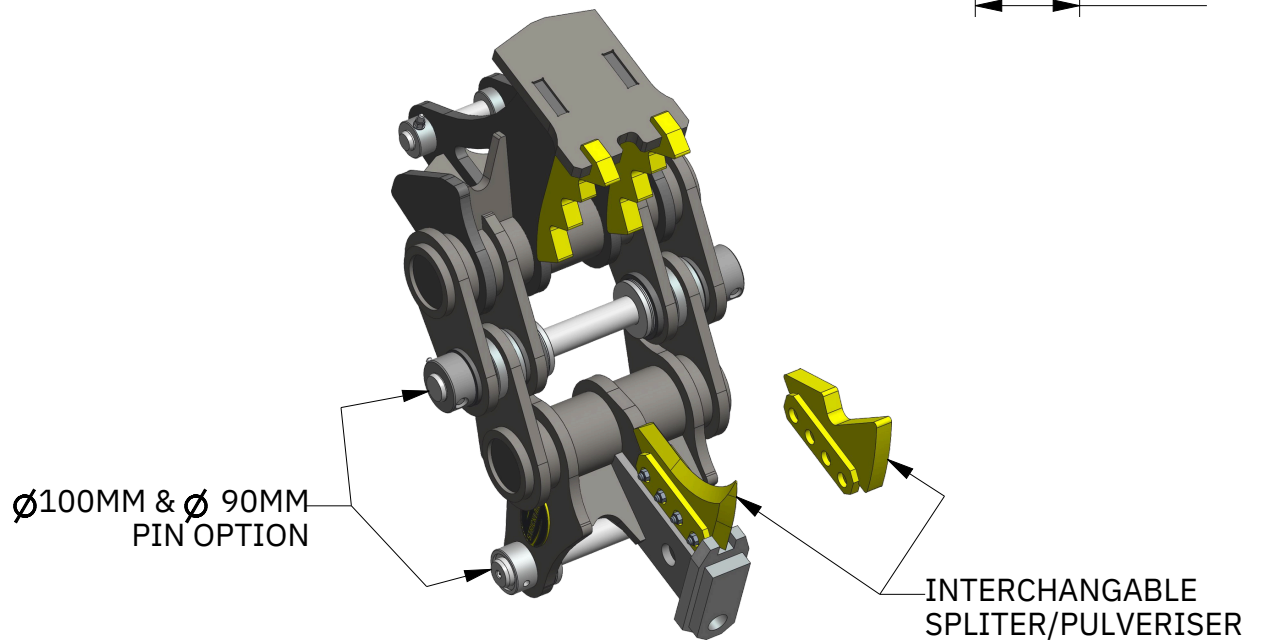

**RHINO
MACHINERY**

Where Heavy Equipment Is Bought and Sold

TOTAL WEIGHT = 4392 LB

RHINO MACHINERY

5830 State Hwy 71, La Grange, Texas, 7894
Tel: 979-242-5881
Email: sales@rhinomachinery.com

WWW.RHINOMACHINERY.COM