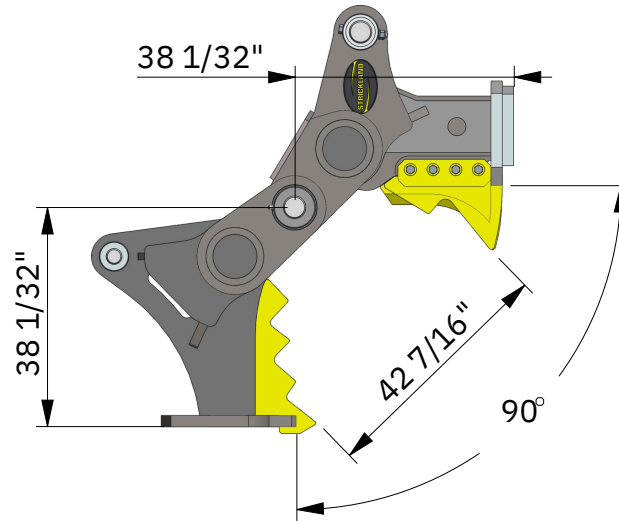

**RHINO
MACHINERY**

Where Heavy Equipment Is Bought and Sold

TOTAL WEIGHT = 4392 LB

RHINO MACHINERY

5830 State Hwy 71, La Grange, Texas, 7894
Tel: 979-242-5881
Email: sales@rhinomachinery.com

WWW.RHINOMACHINERY.COM

DESCRIPTION:

PRICE: \$32,480

CP60 DIRECT MOUNT - CRACKER SPLITTER

NOTE :
DESIGN MAY CHANGE DUE TO CONTINUOUS DEVELOPMENT OF PRODUCTS